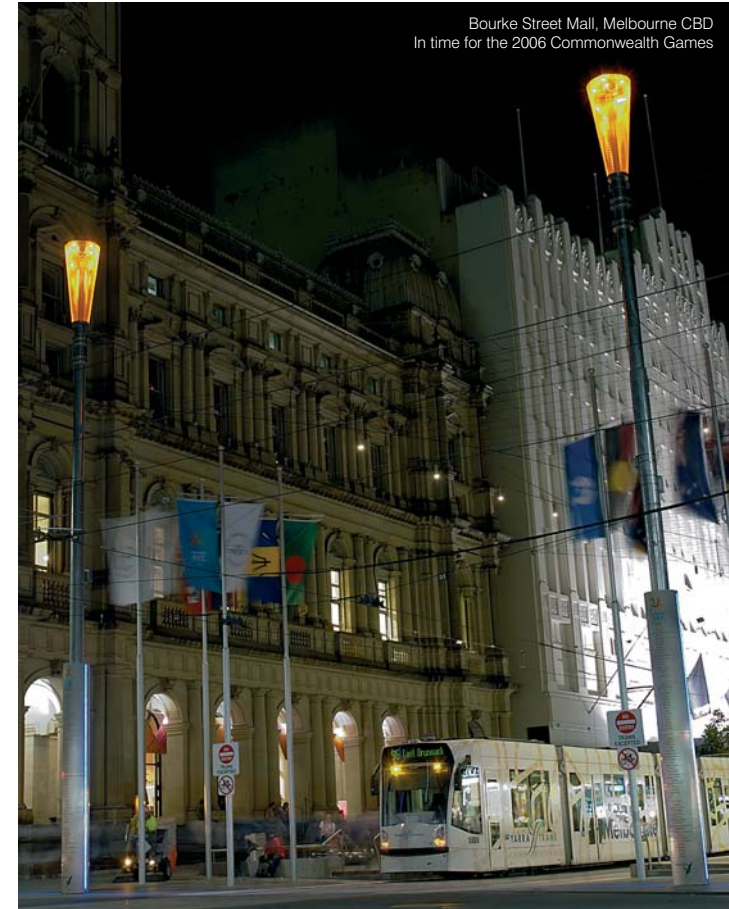

World Class Feature Lighting Solutions

Argyle Square, Carlton, Melbourne

Bourke Street Mall, Melbourne CBD
In time for the 2006 Commonwealth Games

Lighting is more than just an answer to evening's gloom; it's an atmosphere artist, a palette from which mood, cheer, cool and magnetism are derived. Successful feature lighting is key to achieving a distinctive impression.

As host for the 2006 Commonwealth Games, Melbourne City Council was intent on showcasing Melbourne as a design hotspot and employed feature lighting to highlight two of Melbourne's shared public spaces. Lighting solutions by Coolon were used to provide key elements for Melbourne's enigmatic charm.

Argyle Square, Carlton, was transformed into a sleek, neo-cool meeting place, the main feature a procession of six silver steel pillars that glow ice-blue, lit with LEDs on two sides.

At Bourke Street Mall, Melbourne CBD, two giant torches celebrating the 2006 Commonwealth Games were constructed to greet the vast influx of visitors and to light the city's sporting spirit. Shifting through the entire colour spectrum, the torches draw attention from all around.